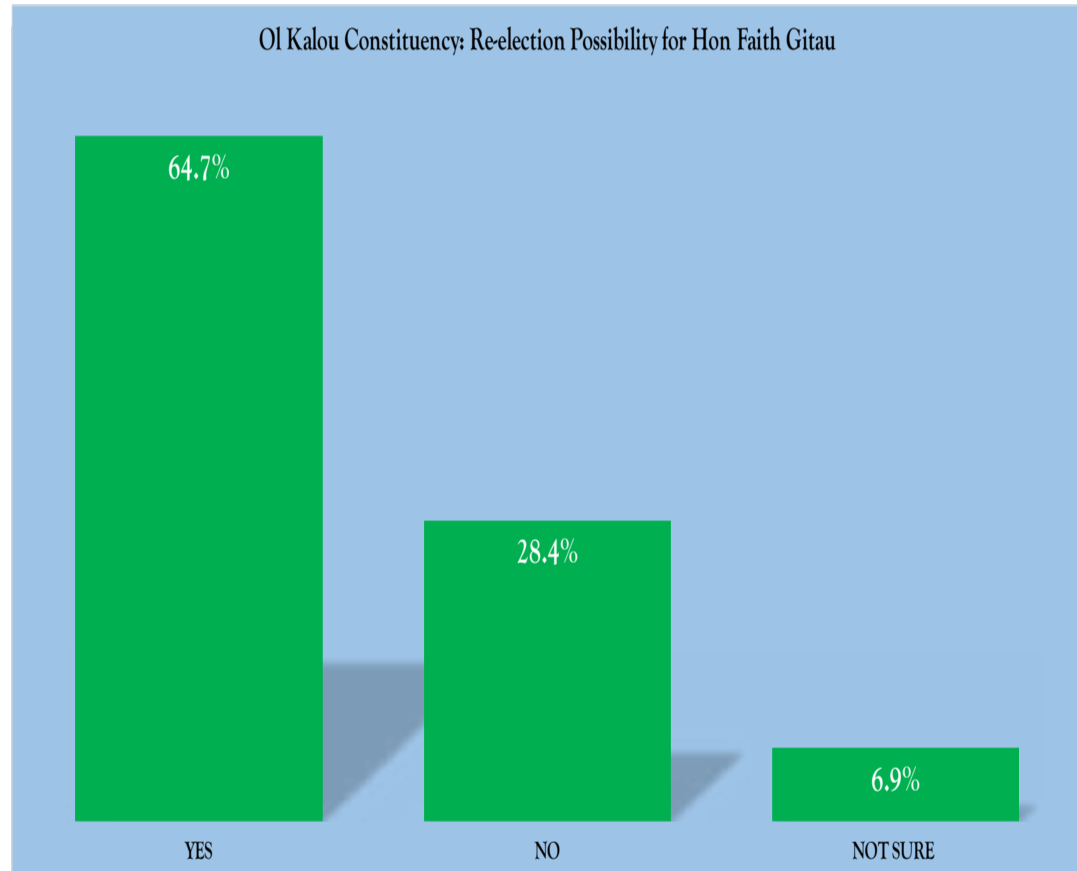

Other Possible Elective Position For Senator Mwangi Githiomi Come 2022 General Elections

OI Kalou Constituency: Comparative Analysis of Possible Senatorial Contestants if Elections are Held Today.

07 Women Rep

Hon. Faith Gitau, Women Rep. Nyandarua County

63.2% Approval Rating

OI Kalou Constituency: Performance Approval Rating for the Women Rep. Hon. Faith Gitau in the scale of 1-10 by Ward.

OI Kalou Constituency: Re-election Possibility for Hon Faith Gitau

Other Possible Elective Position for Women Rep Nyandarua County come 2022 general elections?

OI Kalou Constituency: Comparative Analysis of Possible Women Representative Contestants if Elections are Held Today.