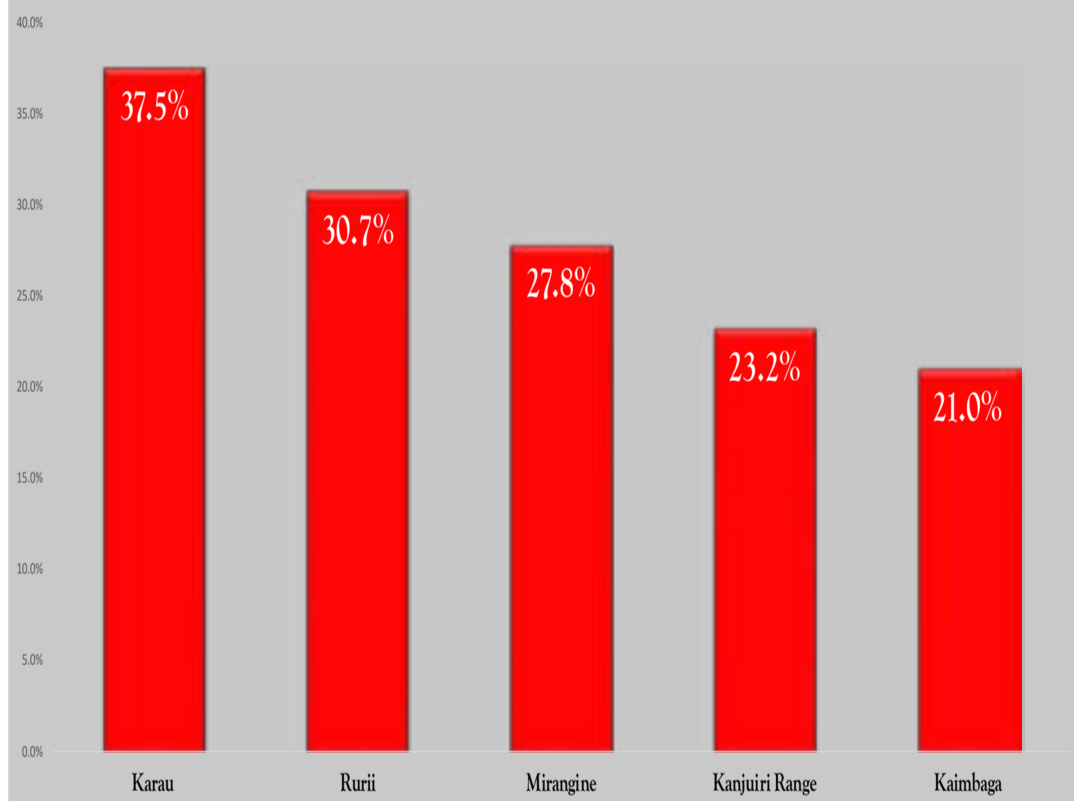

03 Governor

Hon. Francis Kimemia, Governor Nyandarua County

28%

Approval Rating

Ol Kalou Constituency: Performance Approval Rating of H.E. Governor Francis Kimemia in the scale of 1-10 by Ward.

Ol Kalou Constituency: Popularity Rating for Candidates who are Likely to Contest for Nyandarua Gubernatorial Seat come 2022 General Elections