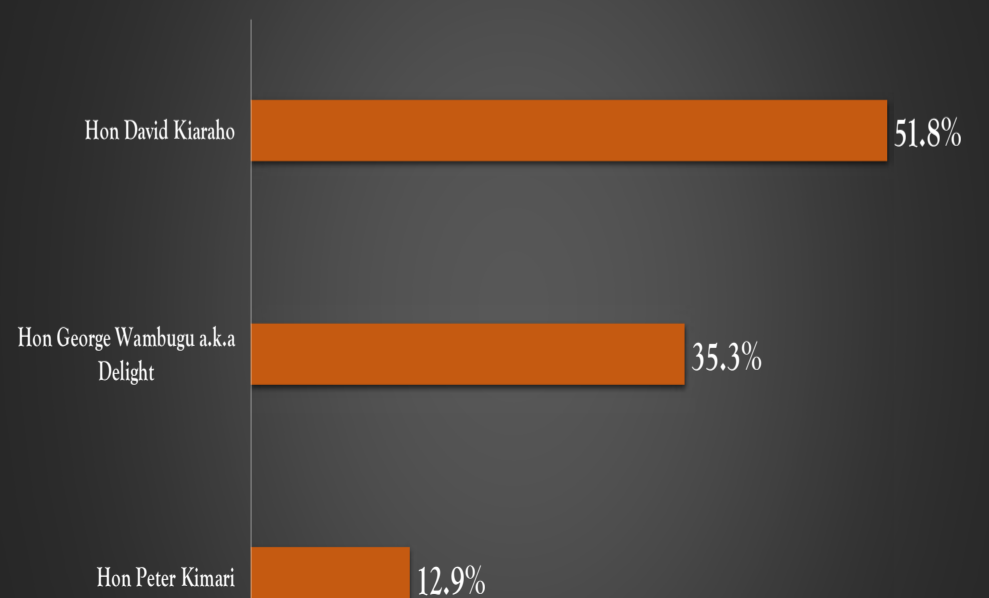

OI Kalou Constituency: Comparative Analysis of Possible Parliamentary contestants if elections are held today.