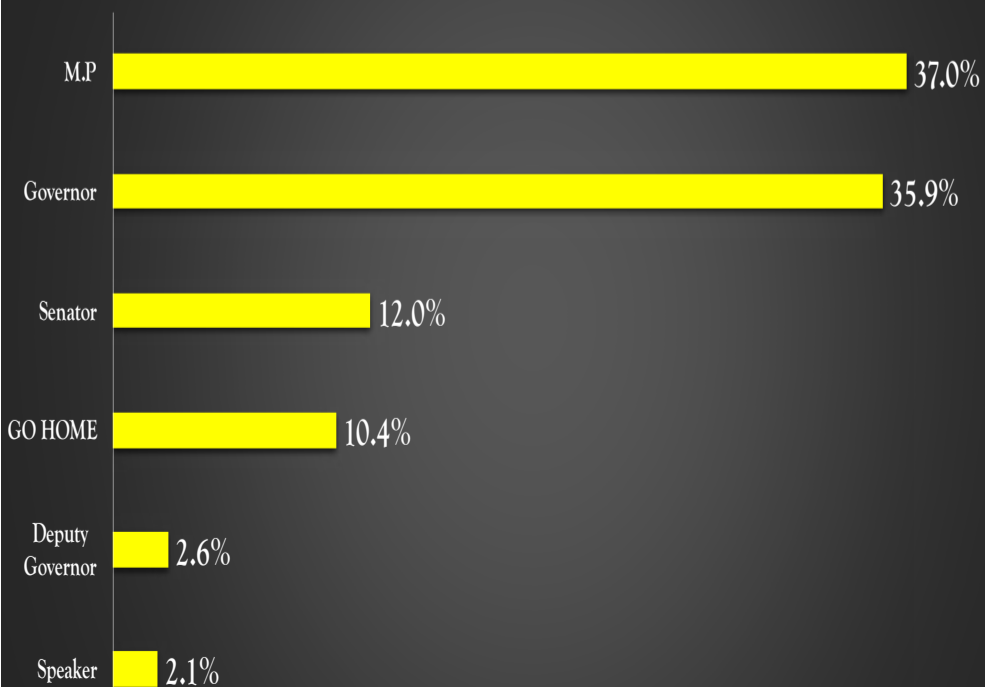

The Demographic Split was by:

AGE		GENDER	
Under 30	40%	Male	48%
31 - 50	35%	Female	52%
Above 50	25%		

FINANCE: SELF-FUNDED

- The data outlined in this document is collected at ward level and aggregates done on the parameters used.
- The data presented herein represents pure opinions from people of OI-Kalou Constituency in regards to the survey questions asked.
- The data was collected across Nyandarua County but released in constituency-based segments.
- Ward based data will be availed upon request via WhatsApp No. **0735 555 518**

Hon. David Kiaraho, M.P OI-Kalou

57.6%

Approval Rating

OI Kalou Constituency: Performance Approval Rating for Hon. David Kiaraho in the scale of 1-10 by Ward

OI Kalou Constituency: Re-election Possibility for Hon. David Kiaraho

Other Possible Elective Position for Hon. David Kiaraho

OI Kalou Constituency: Comparative Analysis of Possible Parliamentary contestants if elections are held today.

AD

RAINBOW RUIRU RESORT

"In pursuit of Ultimate Customer Care"