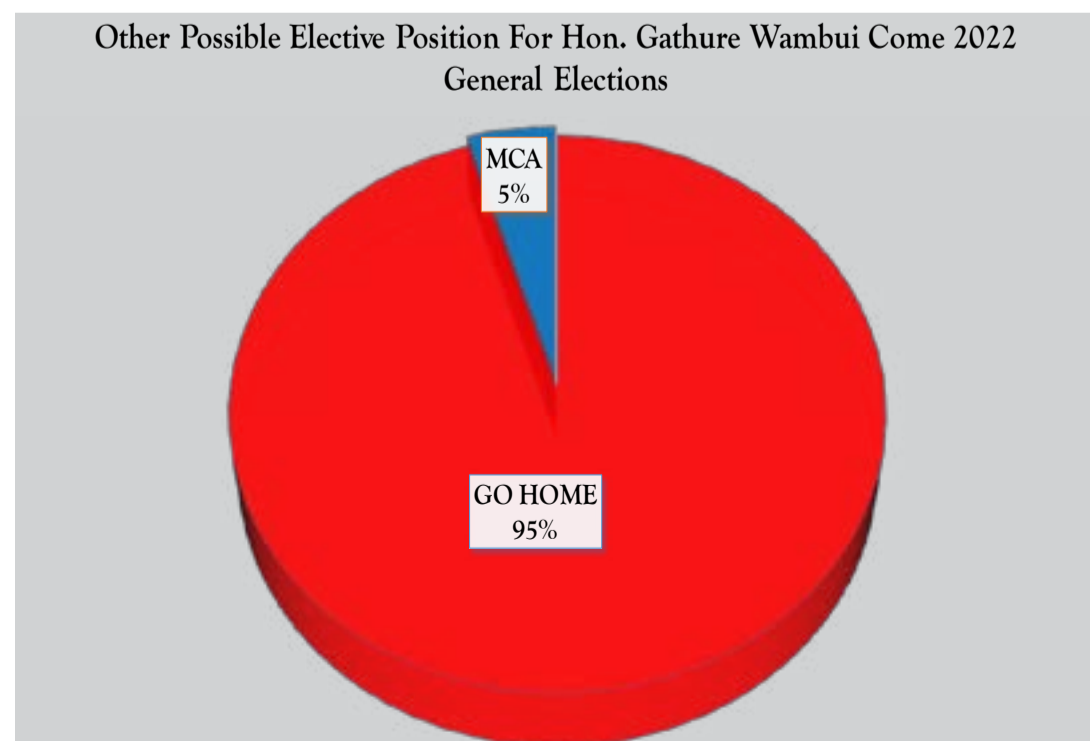

43%

Approval Rating

Hon. Gathure Wambui, Kaimbaga Ward

17.1%

Approval Rating

11 MCAs

Hon. John Mburu Githinji, Rurii Ward

Re-Election Possibility for Hon. John Mburu Githinji

49%

Approval Rating

Beyond expectations

Plus A Free

Offer Price
3.5M
Deposit 1.2M
Bal: 12 Months

Rockwell Gardens

A10 Units gated community estate located along Kangundo road at Malaa Shopping Centre, 100m off Tarmac.