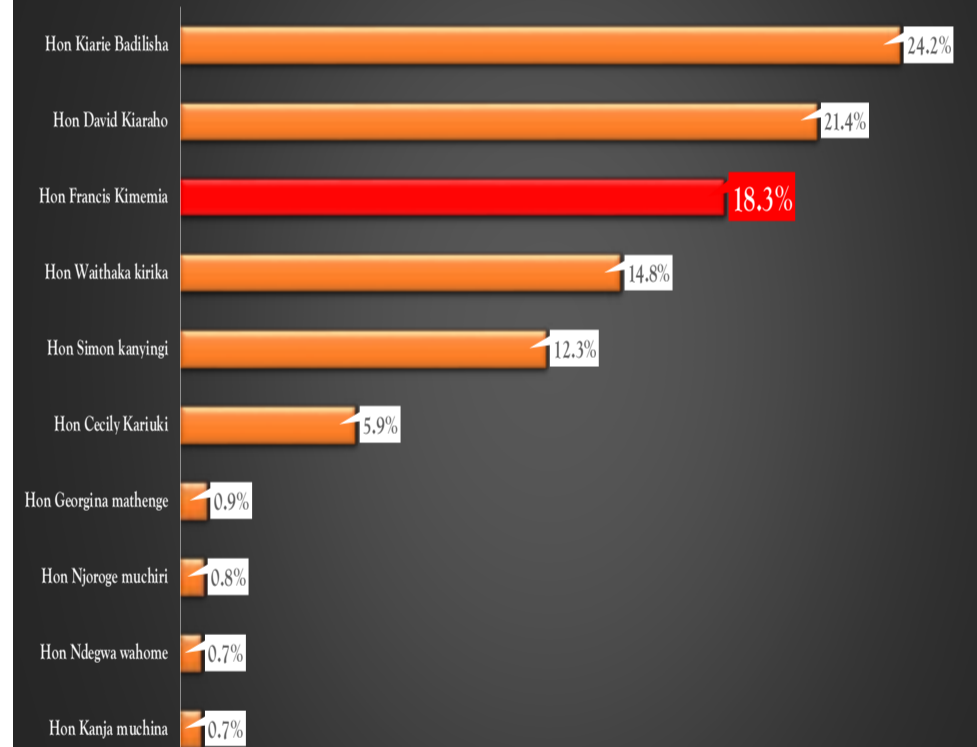

03 Governor

Hon. Francis Kimemia, Governor Nyandarua County

28%

Approval Rating

Ol Kalou Constituency: Performance Approval Rating of H.E. Governor Francis Kimemia in the scale of 1-10 by Ward.

Ol Kalou Constituency: Popularity Rating for Candidates who are Likely to Contest for Nyandarua Gubernatorial Seat come 2022 General Elections