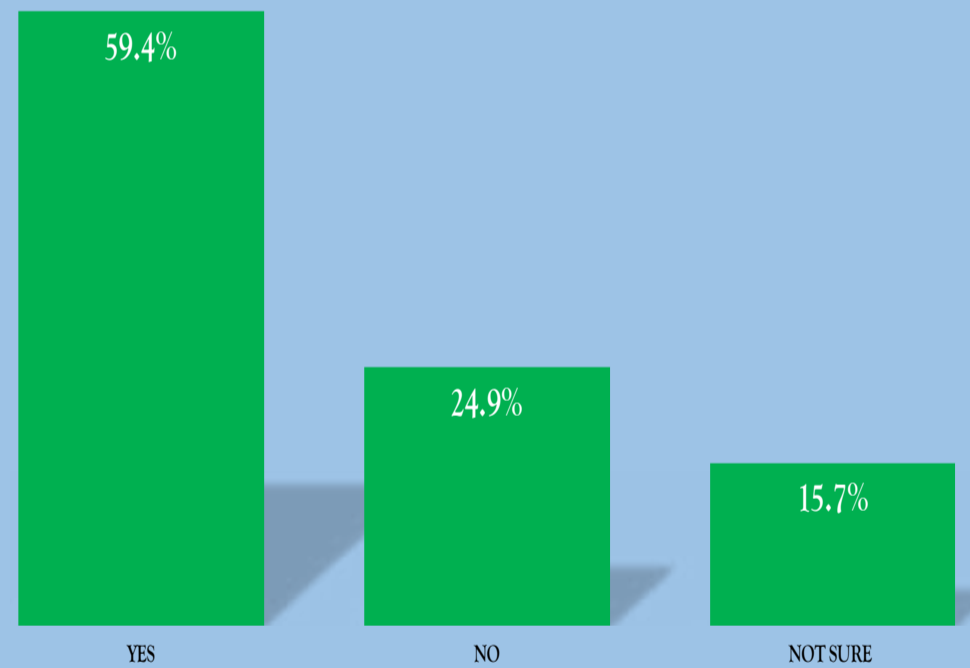

The Demographic Split was by:

AGE		GENDER	
Under 30	40%	Male	48%
31 - 50	35%	Female	52%
Above 50	25%		

FINANCE: SELF-FUNDED

- The data outlined in this document is collected at ward level and aggregates done on the parameters used.
- The data presented herein represents pure opinions from people of OI-Kalou Constituency in regards to the survey questions asked.
- The data was collected across Nyandarua County but released in constituency-based segments.
- Ward based data will be availed upon request via WhatsApp No. **0735 555 518**

Hon. David Kiaraho, M.P OI-Kalou

57.6%

Approval Rating

OI Kalou Constituency: Performance Approval Rating for Hon. David Kiaraho in the scale of 1-10 by Ward

OI Kalou Constituency: Re-election Possibility for Hon. David Kiaraho