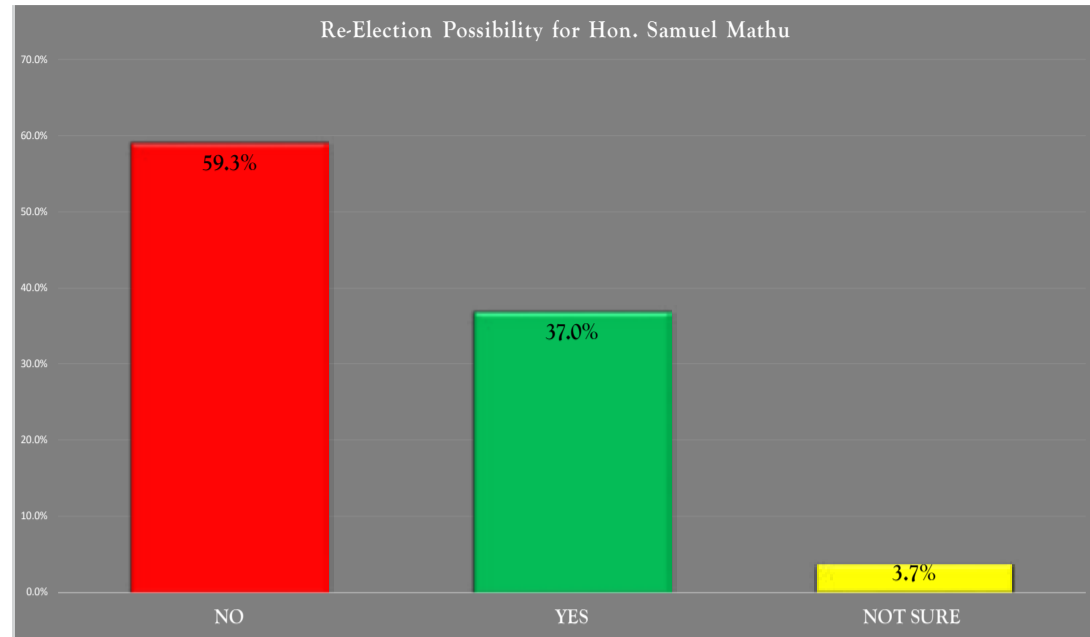

Hon. Samuel Mathu, Mirangine Ward

43%

Approval Rating

Hon. Gathure Wambui, Kaimbaga Ward

17.1%

Approval Rating