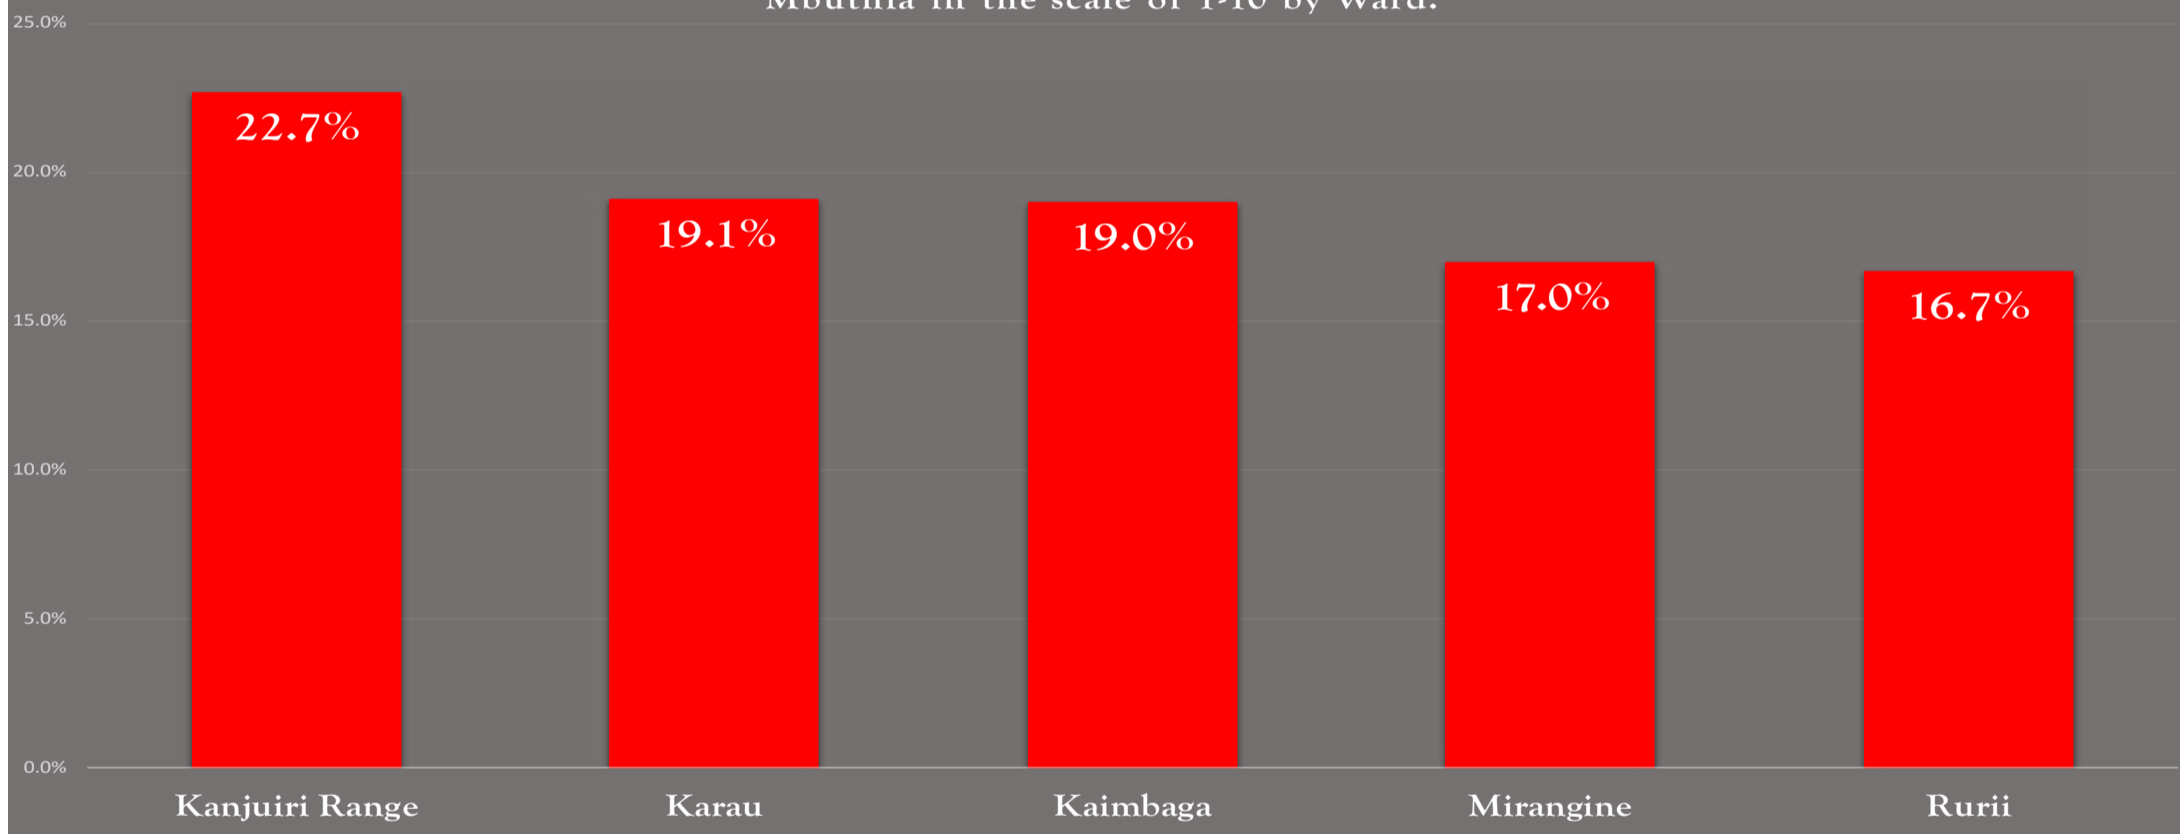

18.9%

Approval Rating

Ol Kalou Constituency: Performance Approval Rating for Deputy Governor Hon. Cecilia Mbuthia in the scale of 1-10 by Ward.