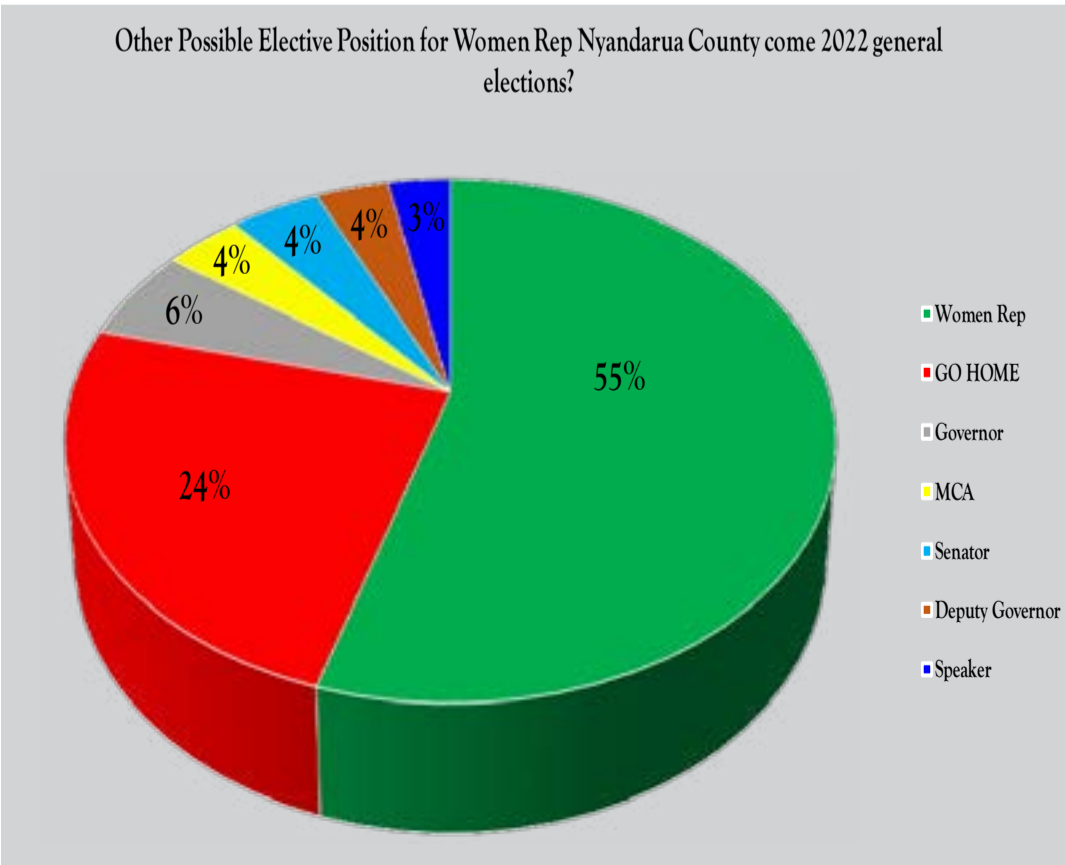

Other Possible Elective Position For Senator Mwangi Githiomi Come 2022 General Elections

OI Kalou Constituency: Comparative Analysis of Possible Senatorial Contestants if Elections are Held Today.

07 Women Rep

Hon. Faith Gitau, Women Rep. Nyandarua County

63.2% Approval Rating

OI Kalou Constituency: Performance Approval Rating for the Women Rep. Hon. Faith Gitau in the scale of 1-10 by Ward.

OI Kalou Constituency: Re-election Possibility for Hon Faith Gitau

Other Possible Elective Position for Women Rep Nyandarua County come 2022 general elections?

OI Kalou Constituency: Comparative Analysis of Possible Women Representative Contestants if Elections are Held Today.