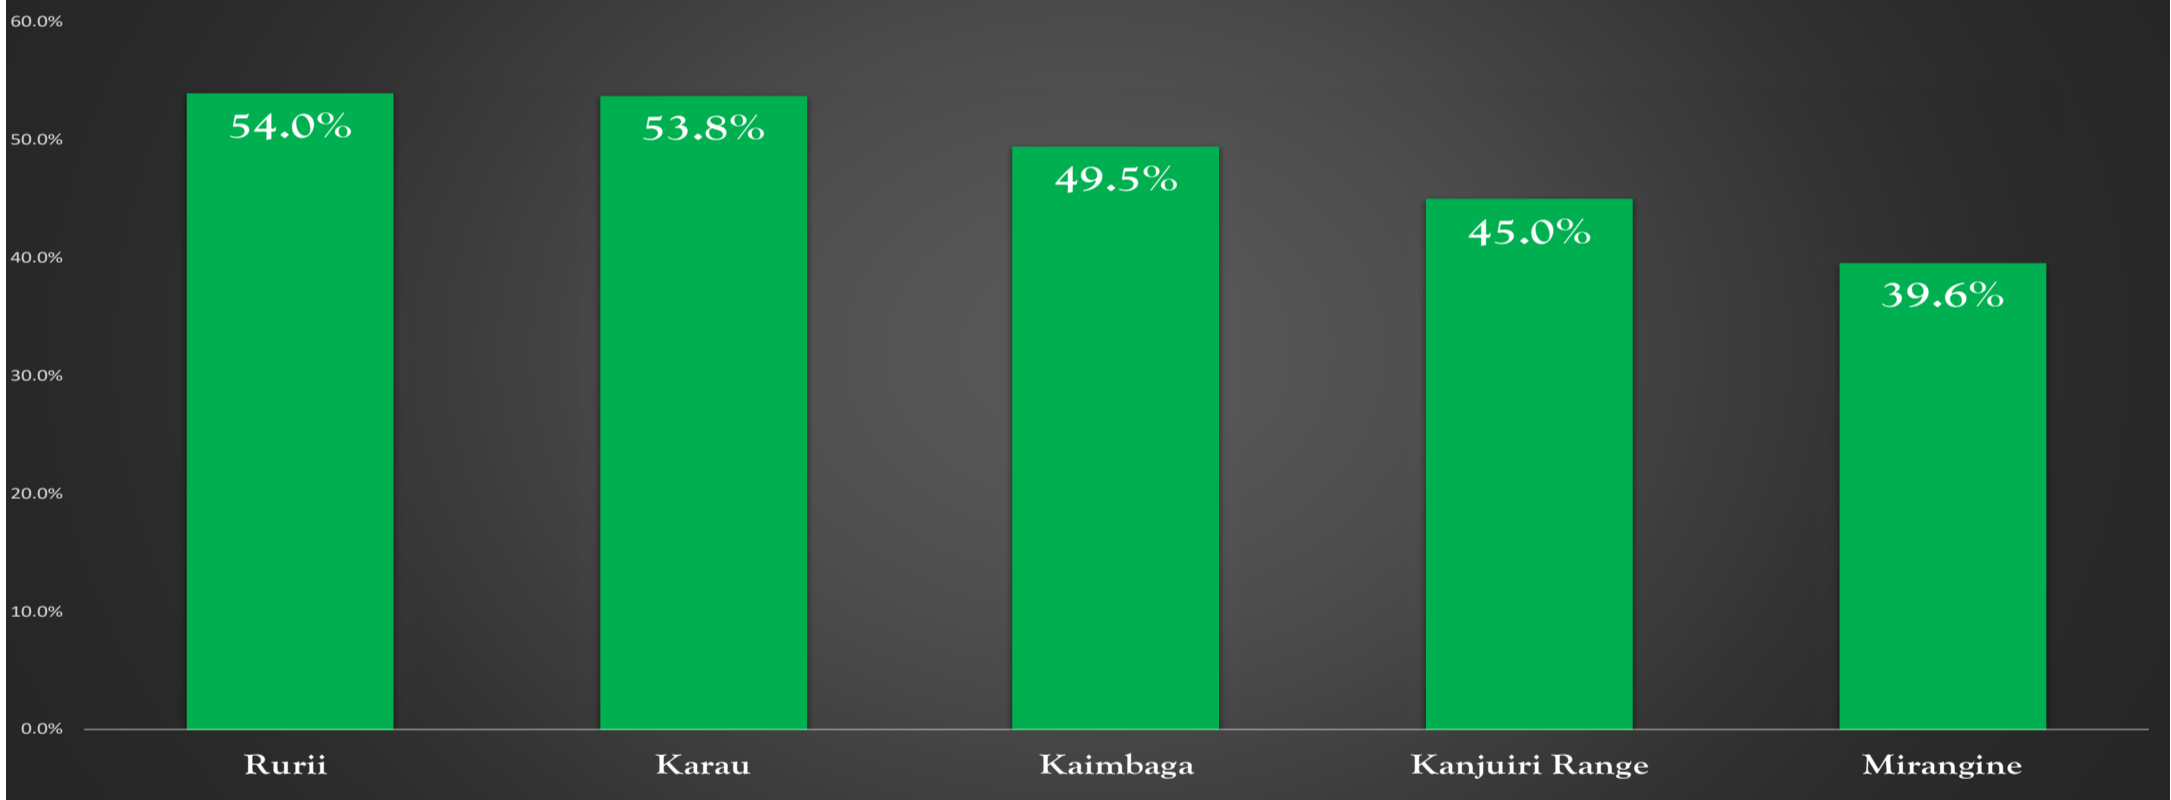

05 Speaker

Hon. Ndegwa Wahome, Speaker to Nyandarua County Assembly

48.4%

Approval Rating

Ol Kalou Constituency: Performance Approval Rating for the Speaker of Nyandarua County Assembly Hon. Ndegwa Wahome in the scale of 1-10 by Ward.