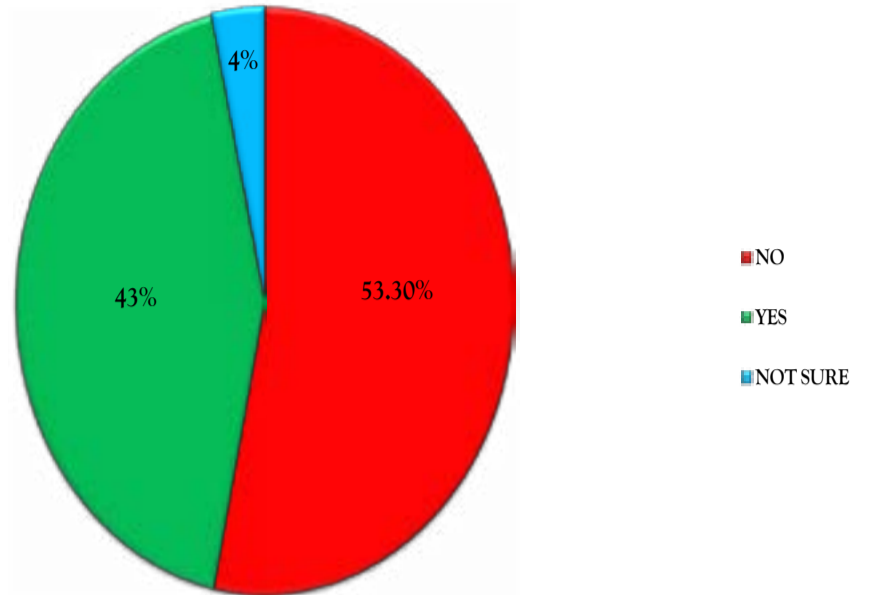

43%

Approval Rating

Hon. Gathure Wambui, Kaimbaga Ward

17.1%

Approval Rating

11 MCAs

Hon. John Mburu Githinji, Rurii Ward

Re-Election Possibility for Hon. John Mburu Githinji