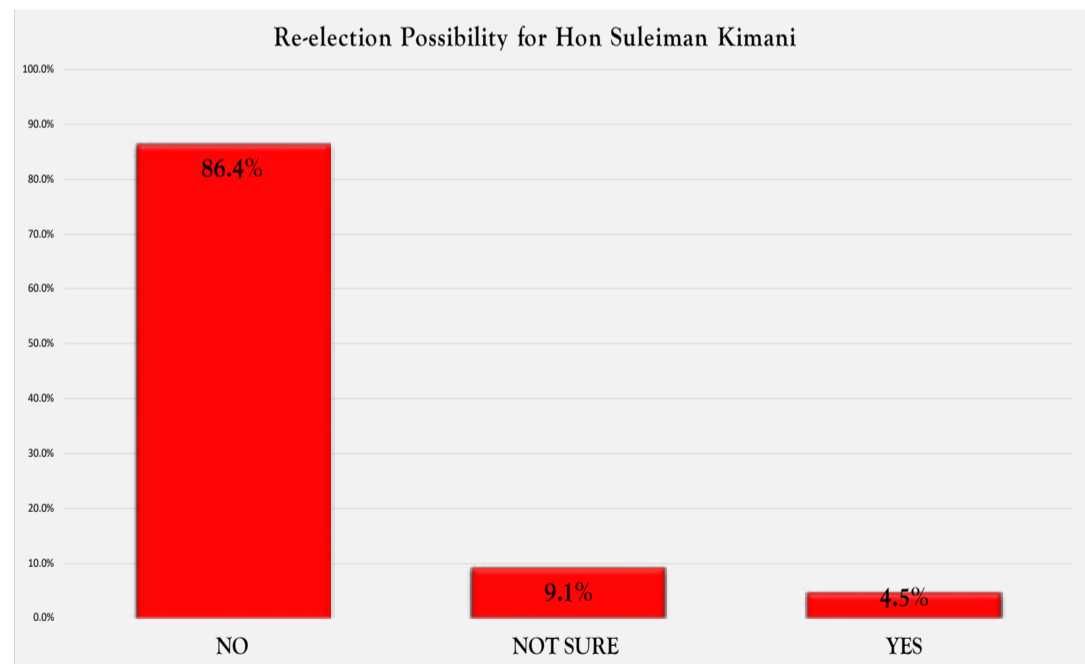

09 MCAs

Hon. Kenn Mukira, Karau Ward

20.9%

Approval Rating

Hon. Suleiman Kimani, Kanjuiri Ward

26.4%

Approval Rating

Hon. Samuel Mathu, Mirangine Ward