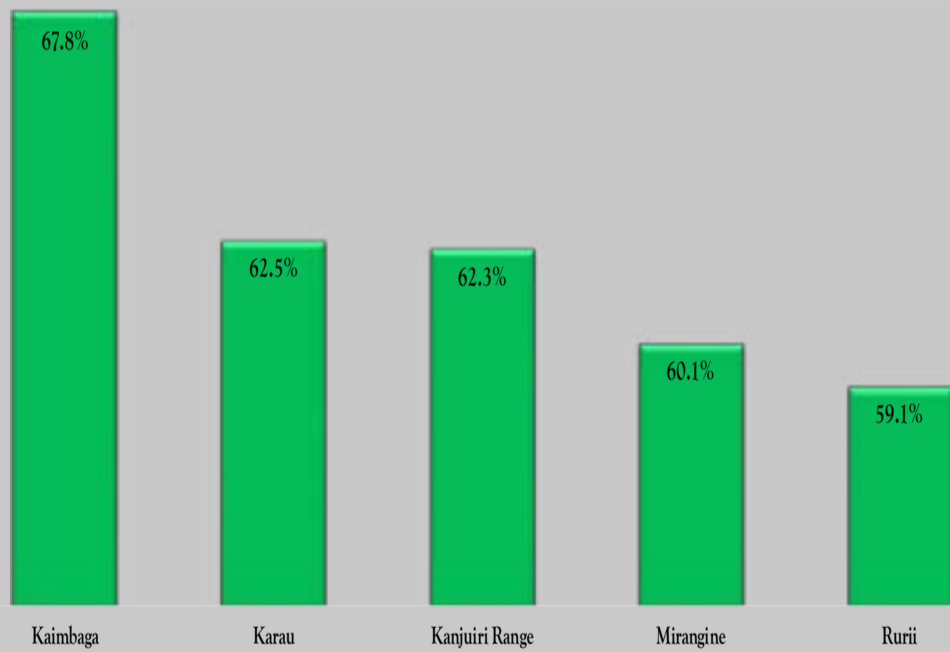

Other Possible Elective Position For Senator Mwangi Githiomi Come 2022 General Elections

62.4%

Approval Rating

OI Kalou Constituency: Possible Re-election for Hon Mwangi Githiomi as the senator of Nyandarua County