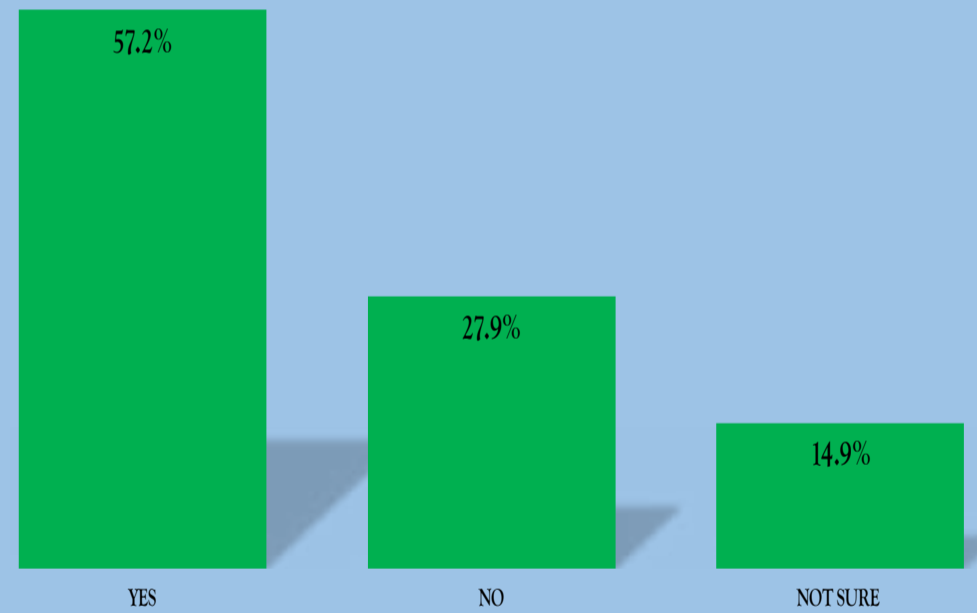

Hon. Mwangi Githiomi, Senator Nyandarua County

62.4%

Approval Rating

OI Kalou Constituency: Possible Re-election for Hon Mwangi Githiomi as the senator of Nyandarua County