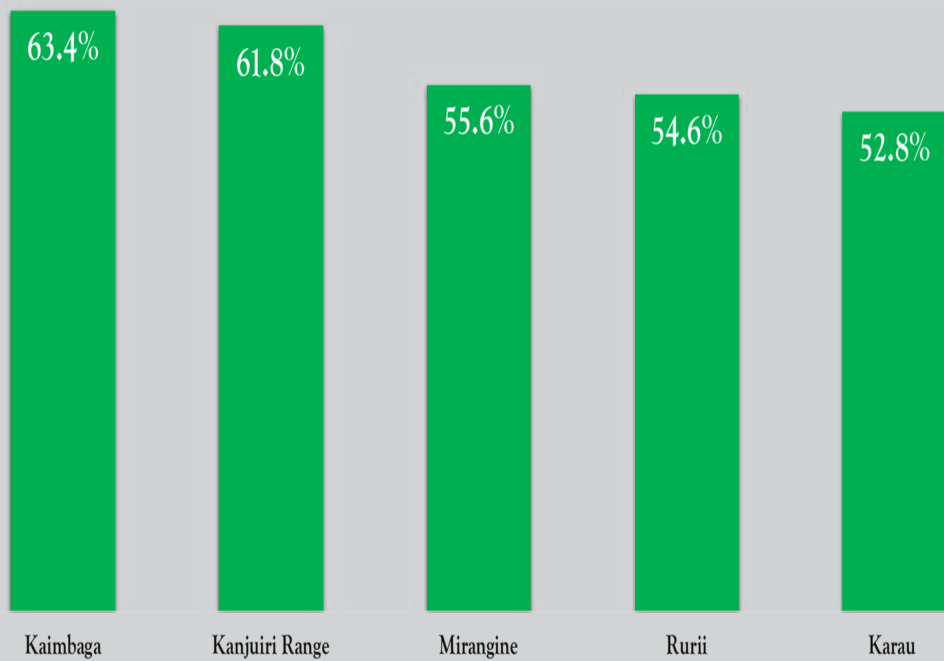

57.6%

Approval Rating

OI Kalou Constituency: Re-election Possibility for Hon. David Kiaraho