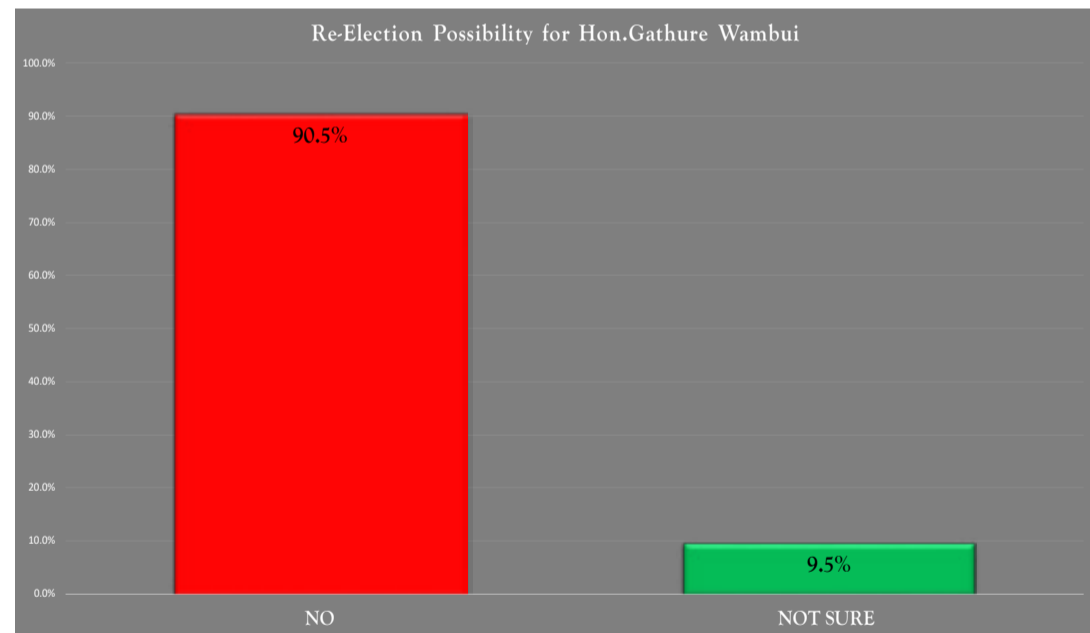

43%

Approval Rating

Hon. Gathure Wambui, Kaimbaga Ward

17.1%

Approval Rating

11 MCAs

Hon. John Mburu Githinji, Rurii Ward

Re-Election Possibility for Hon. John Mburu Githinji