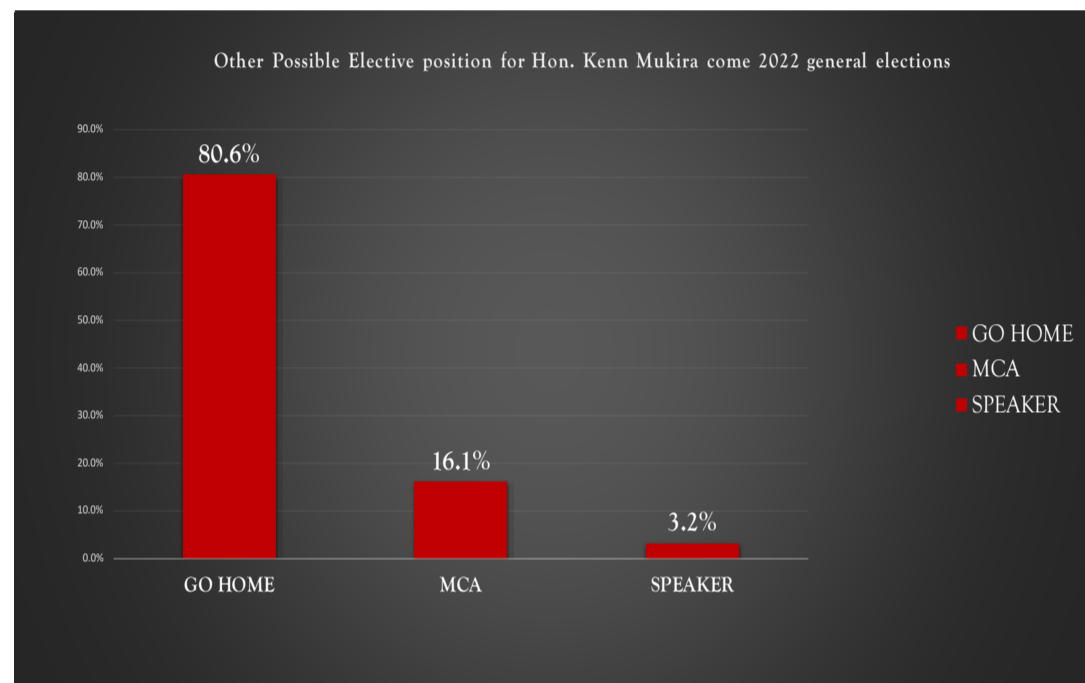

09 MCAs

Hon. Kenn Mukira, Karau Ward

20.9%

Approval Rating

Hon. Suleiman Kimani, Kanjuiri Ward

26.4%

Approval Rating

Hon. Samuel Mathu, Mirangine Ward