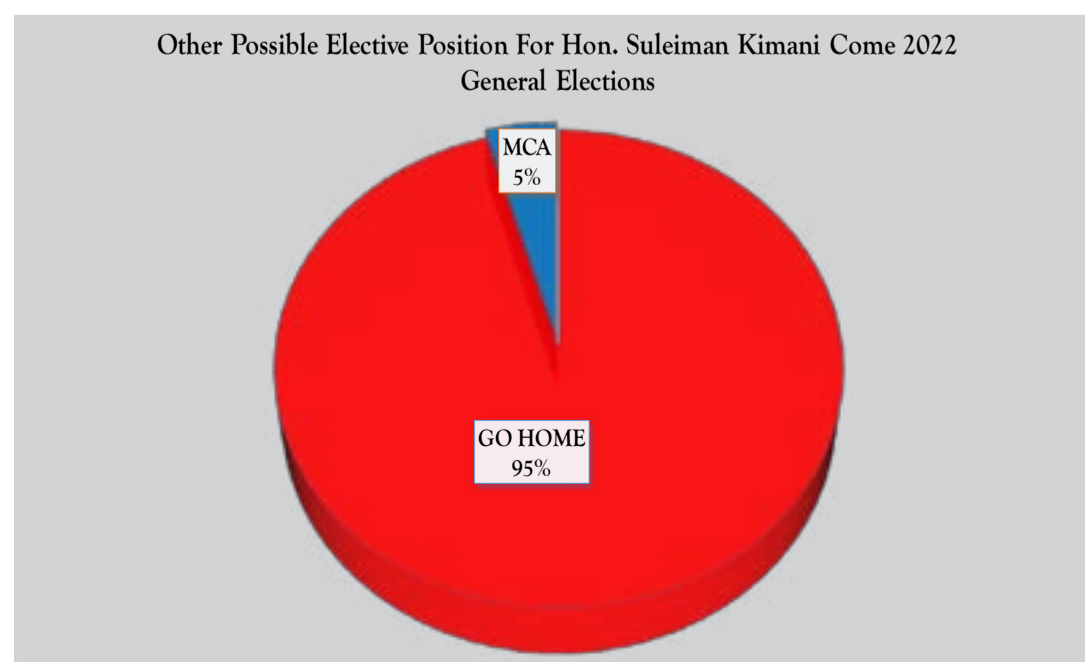

09 MCAs

Hon. Kenn Mukira, Karau Ward

20.9%

Approval Rating

Hon. Suleiman Kimani, Kanjuiri Ward

26.4%

Approval Rating

Hon. Samuel Mathu, Mirangine Ward

43%

Approval Rating

Hon. Gathure Wambui, Kaimbaga Ward

17.1%

Approval Rating

11 MCAs

Hon. John Mburu Githinji, Rurii Ward

Re-Election Possibility for Hon. John Mburu Githinji