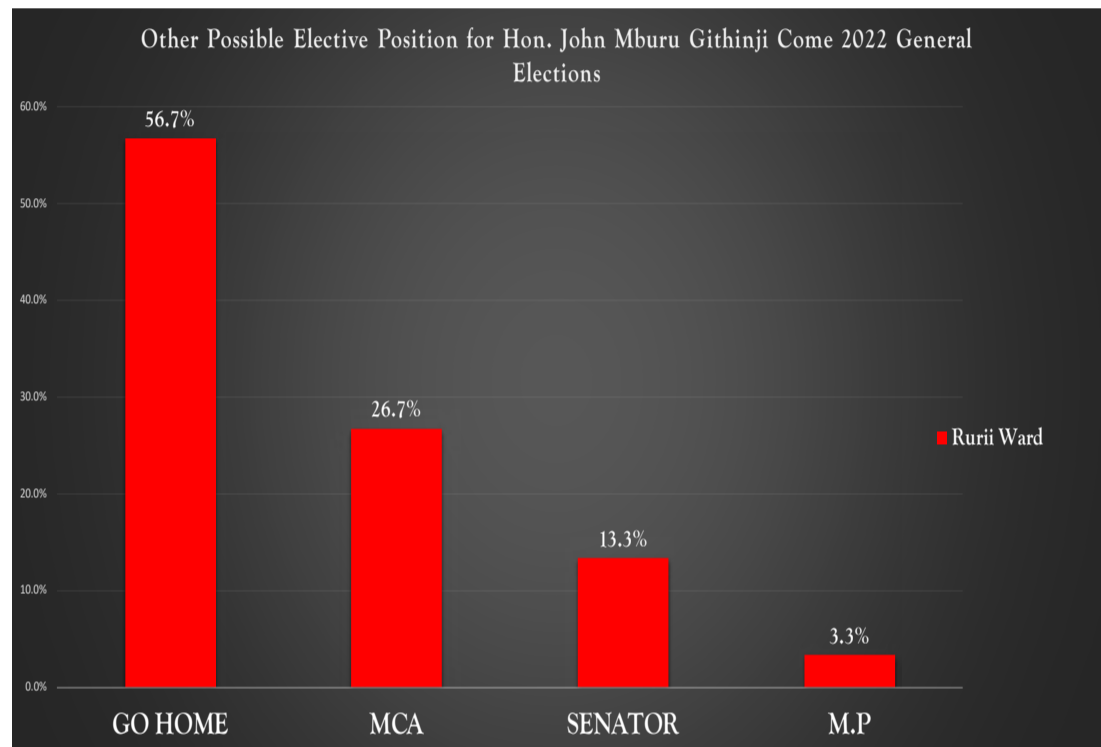

43%

Approval Rating

Hon. Gathure Wambui, Kaimbaga Ward

17.1%

Approval Rating

11 MCAs

Hon. John Mburu Githinji, Rurii Ward

Re-Election Possibility for Hon. John Mburu Githinji

49%

Approval Rating

Beyond expectations

Plus A Free

Offer Price
3.5M
Deposit 1.2M
Bal: 12 Months

Rockwell Gardens

A10 Units gated community estate located along Kangundo road at Malaa Shopping Centre, 100m off Tarmac.