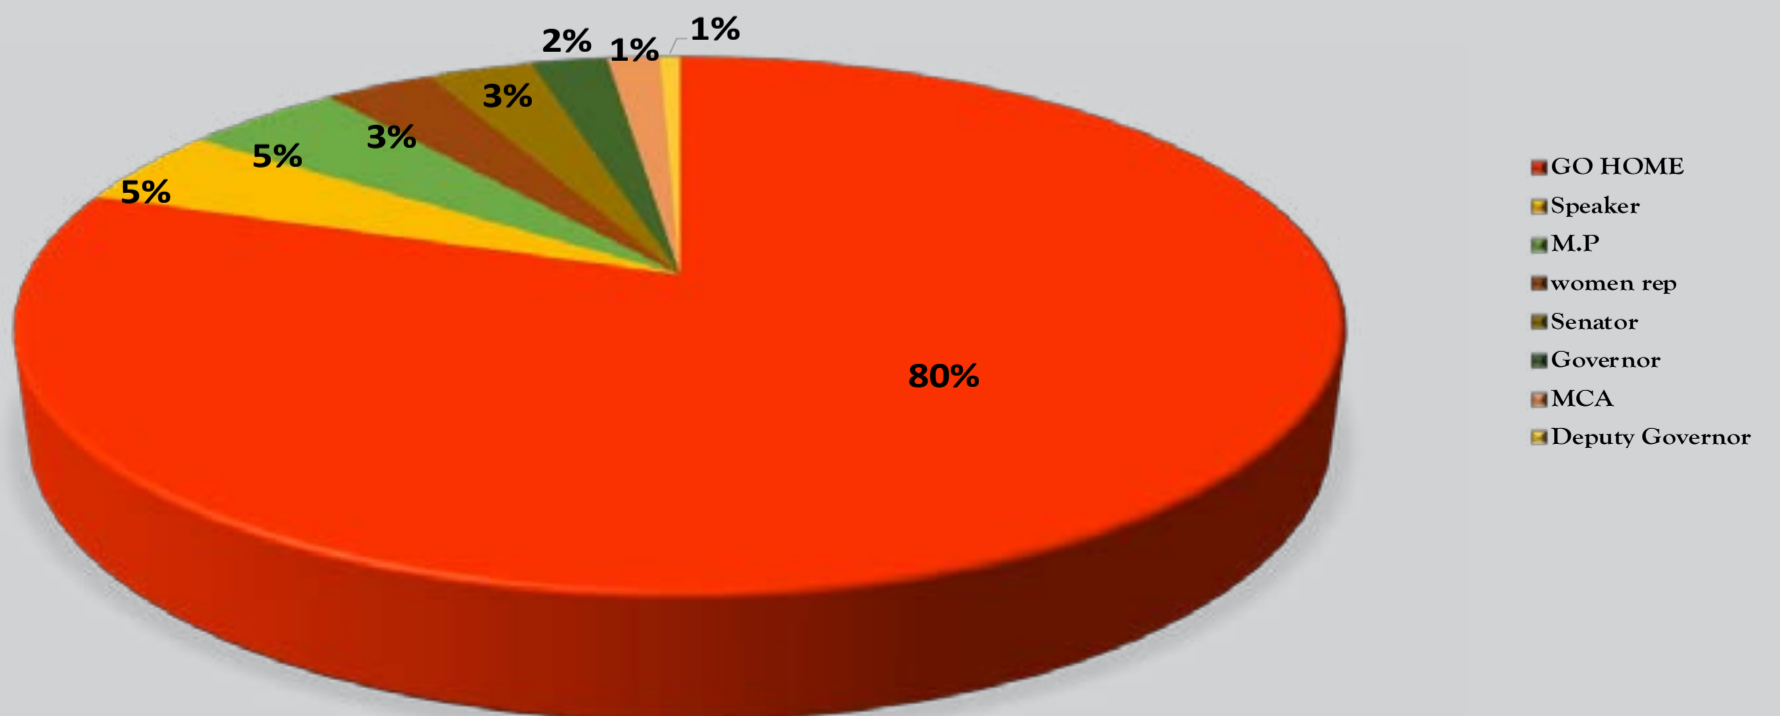

Ol Kalou Constituency: Other Possible Elective Position For Deputy Governor Hon. Cecilia Mbuthia If Elections Were Held Today