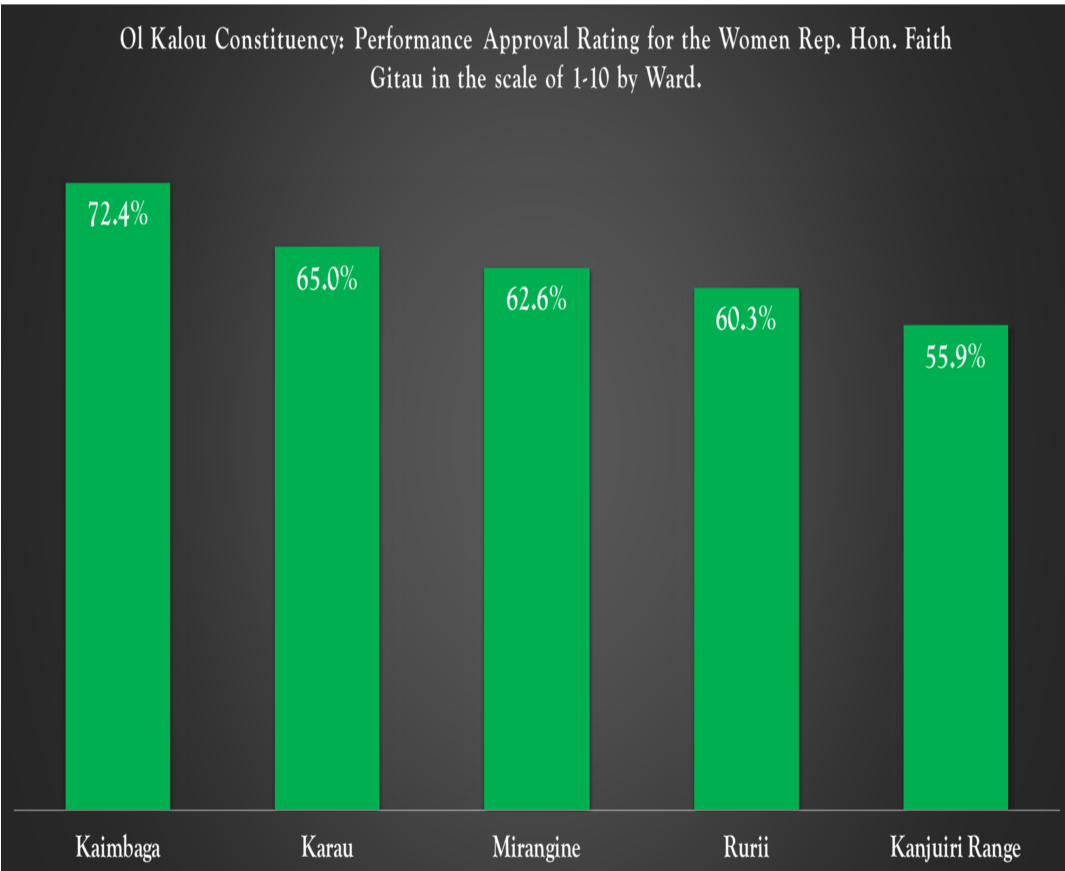

Other Possible Elective Position For Senator Mwangi Githiomi Come 2022 General Elections

OI Kalou Constituency: Comparative Analysis of Possible Senatorial Contestants if Elections are Held Today.

07 Women Rep

Hon. Faith Gitau, Women Rep. Nyandarua County

63.2% Approval Rating

OI Kalou Constituency: Performance Approval Rating for the Women Rep. Hon. Faith Gitau in the scale of 1-10 by Ward.

OI Kalou Constituency: Re-election Possibility for Hon Faith Gitau