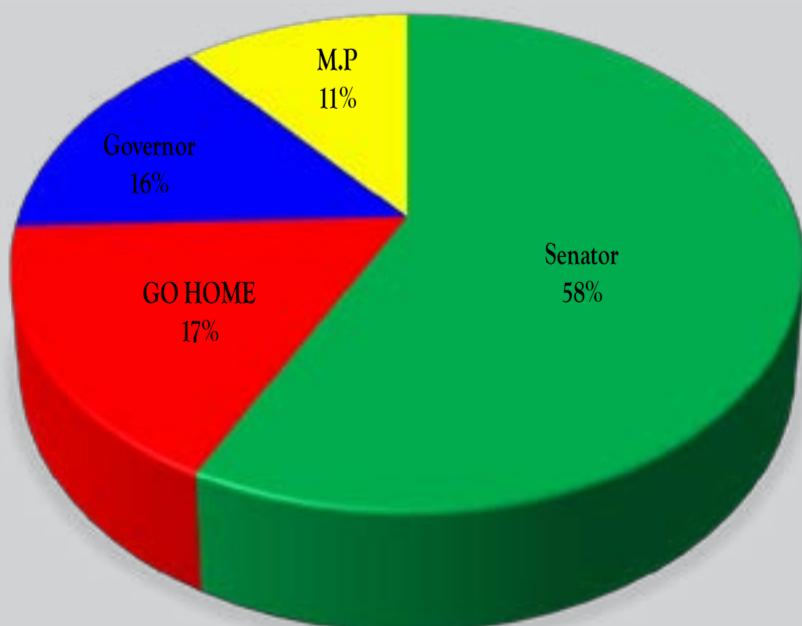

Hon. Mwangi Githiomi, Senator Nyandarua County

62.4%

Approval Rating

OI Kalou Constituency: Possible Re-election for Hon Mwangi Githiomi as the senator of Nyandarua County