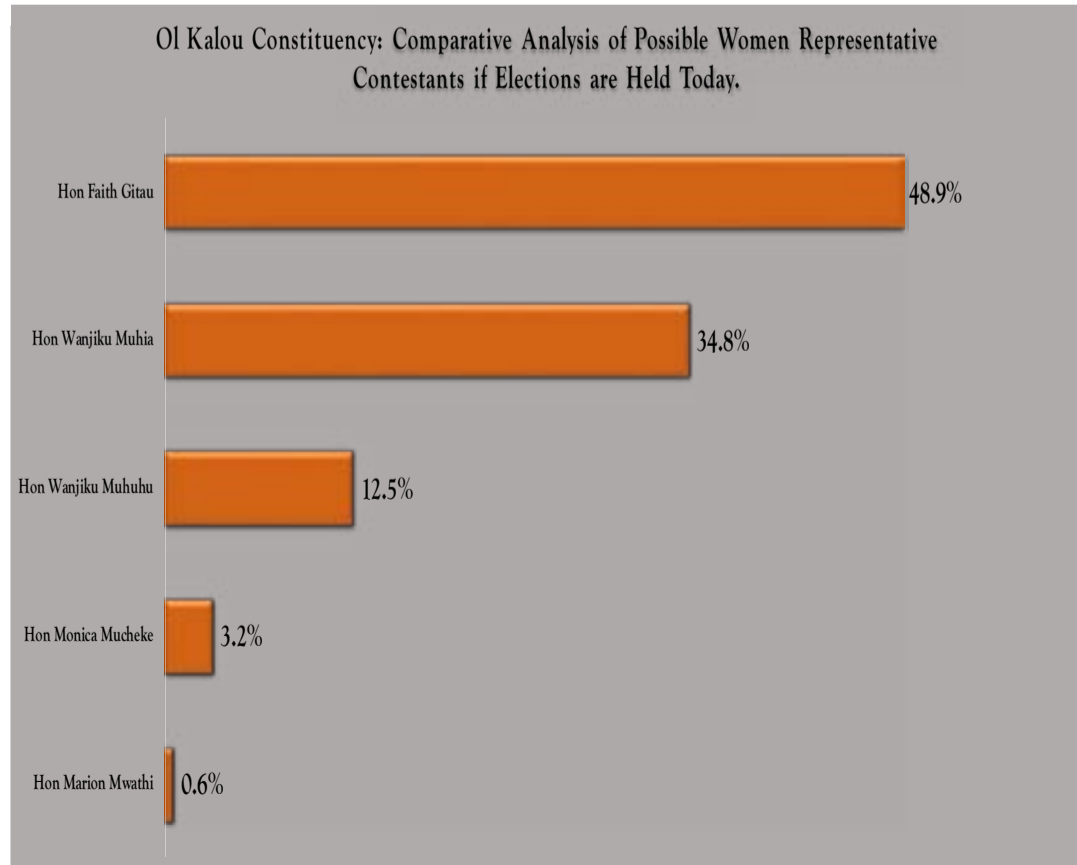

Other Possible Elective Position For Senator Mwangi Githiomi Come 2022 General Elections

OI Kalou Constituency: Comparative Analysis of Possible Senatorial Contestants if Elections are Held Today.

07 Women Rep

Hon. Faith Gitau, Women Rep. Nyandarua County

63.2% Approval Rating

OI Kalou Constituency: Performance Approval Rating for the Women Rep. Hon. Faith Gitau in the scale of 1-10 by Ward.

OI Kalou Constituency: Re-election Possibility for Hon Faith Gitau

Other Possible Elective Position for Women Rep Nyandarua County come 2022 general elections?

OI Kalou Constituency: Comparative Analysis of Possible Women Representative Contestants if Elections are Held Today.