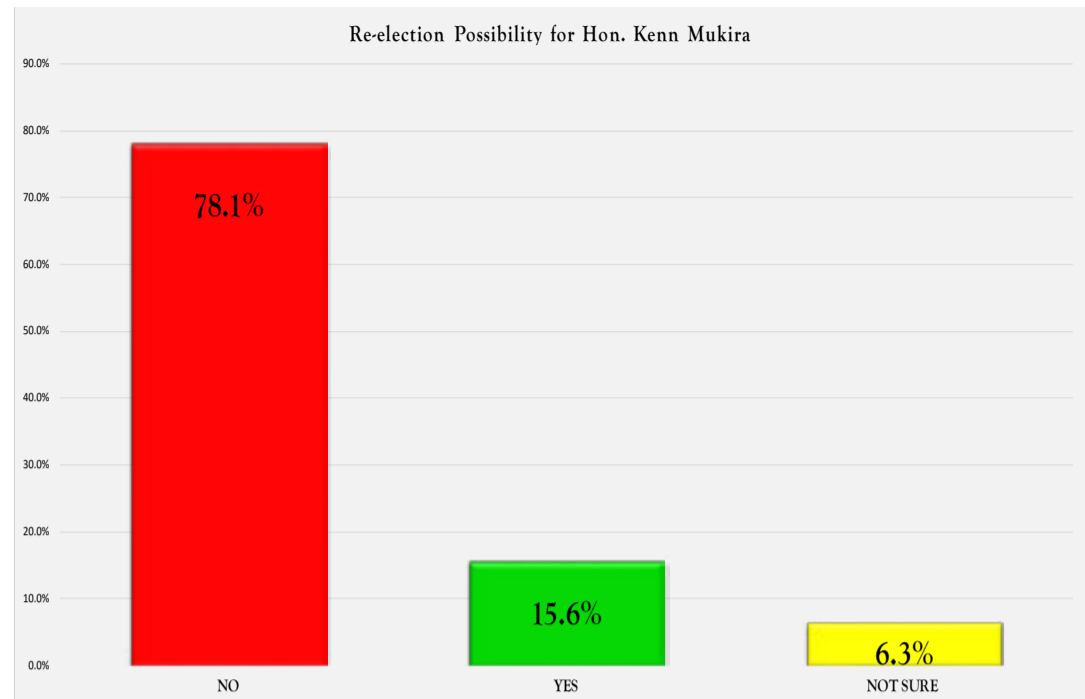

09 MCAs

Hon. Kenn Mukira, Karau Ward

20.9%

Approval Rating

Hon. Suleiman Kimani, Kanjuiri Ward

26.4%

Approval Rating

Hon. Samuel Mathu, Mirangine Ward