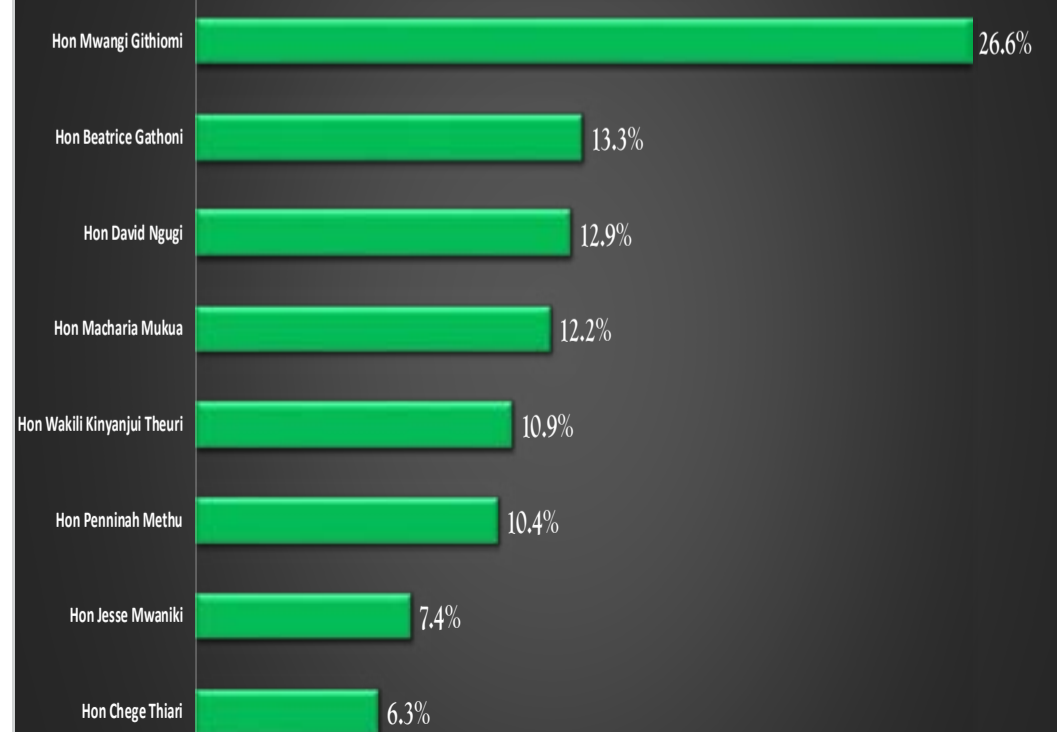

OI Kalou Constituency: Performance Approval Rating of Senator Hon. Mwangi Githiomi in the scale of 1-10 by Ward.

OI Kalou Constituency: Possible Re-election for Hon Mwangi Githiomi as the senator of Nyandarua County

Other Possible Elective Position For Senator Mwangi Githiomi Come 2022 General Elections

OI Kalou Constituency: Comparative Analysis of Possible Senatorial Contestants if Elections are Held Today.

07 Women Rep