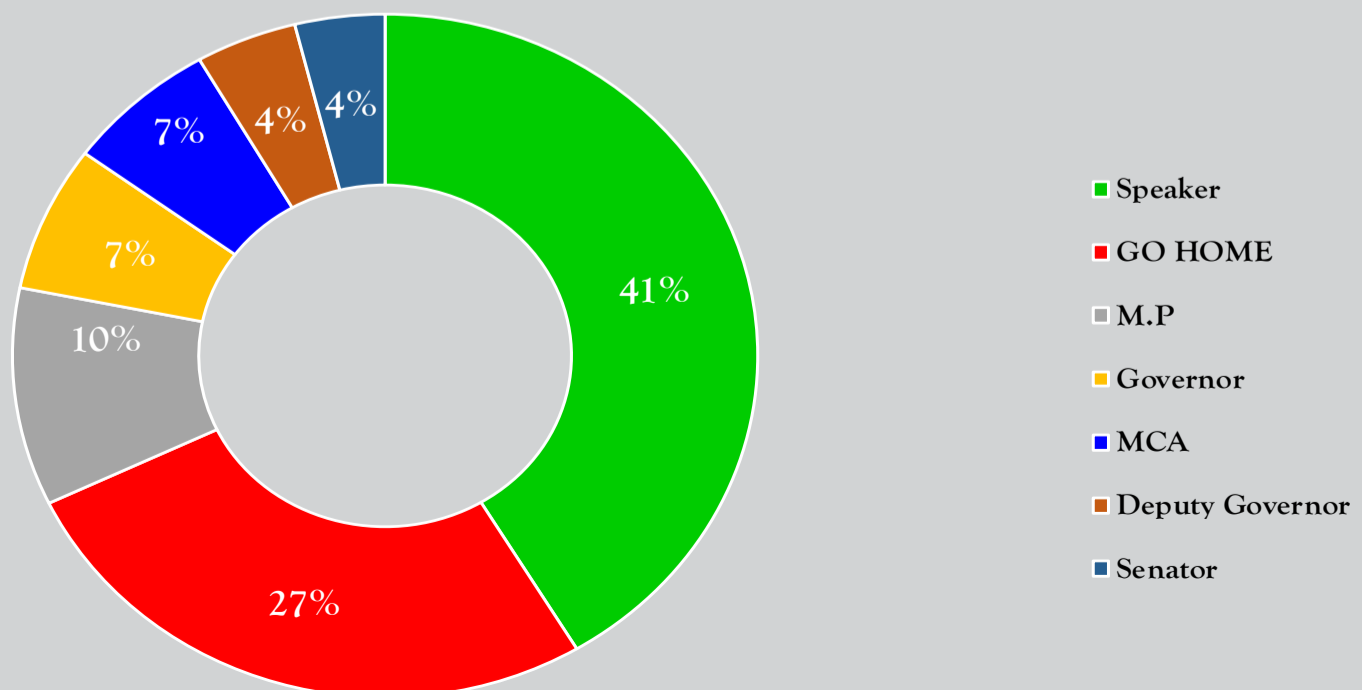

18.9%

Approval Rating

Ol Kalou Constituency: Performance Approval Rating for Deputy Governor Hon. Cecilia Mbuthia in the scale of 1-10 by Ward.

Ol Kalou Constituency: Other Possible Elective Position For Deputy Governor Hon. Cecilia Mbuthia If Elections Were Held Today

05 Speaker

Hon. Ndegwa Wahome, Speaker to Nyandarua County Assembly

48.4%

Approval Rating

Ol Kalou Constituency: Performance Approval Rating for the Speaker of Nyandarua County Assembly Hon. Ndegwa Wahome in the scale of 1-10 by Ward.

Ol Kalou Constituency: Other Possible Elective Position for the Speaker of Nyandarua County Assembly Hon. Ndegwa Wahome come 2022 General Elections

Hon. Mwangi Githiomi, Senator Nyandarua County

62.4%

Approval Rating