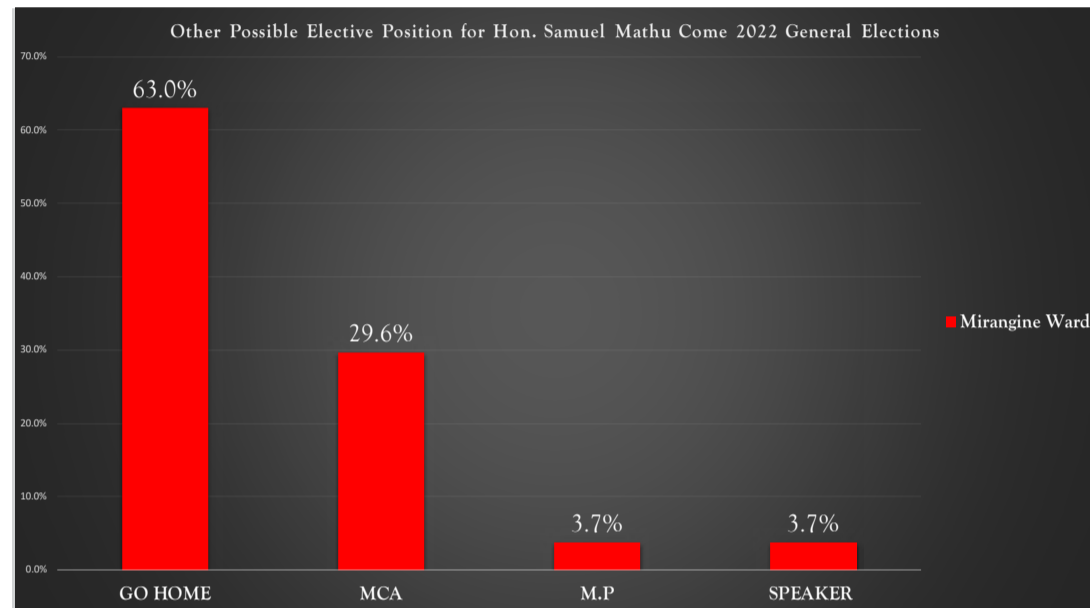

09 MCAs

Hon. Kenn Mukira, Karau Ward

20.9%

Approval Rating

Hon. Suleiman Kimani, Kanjuiri Ward

26.4%

Approval Rating

Hon. Samuel Mathu, Mirangine Ward

43%

Approval Rating

Hon. Gathure Wambui, Kaimbaga Ward

17.1%

Approval Rating

11 MCAs

Hon. John Mburu Githinji, Rurii Ward

Re-Election Possibility for Hon. John Mburu Githinji