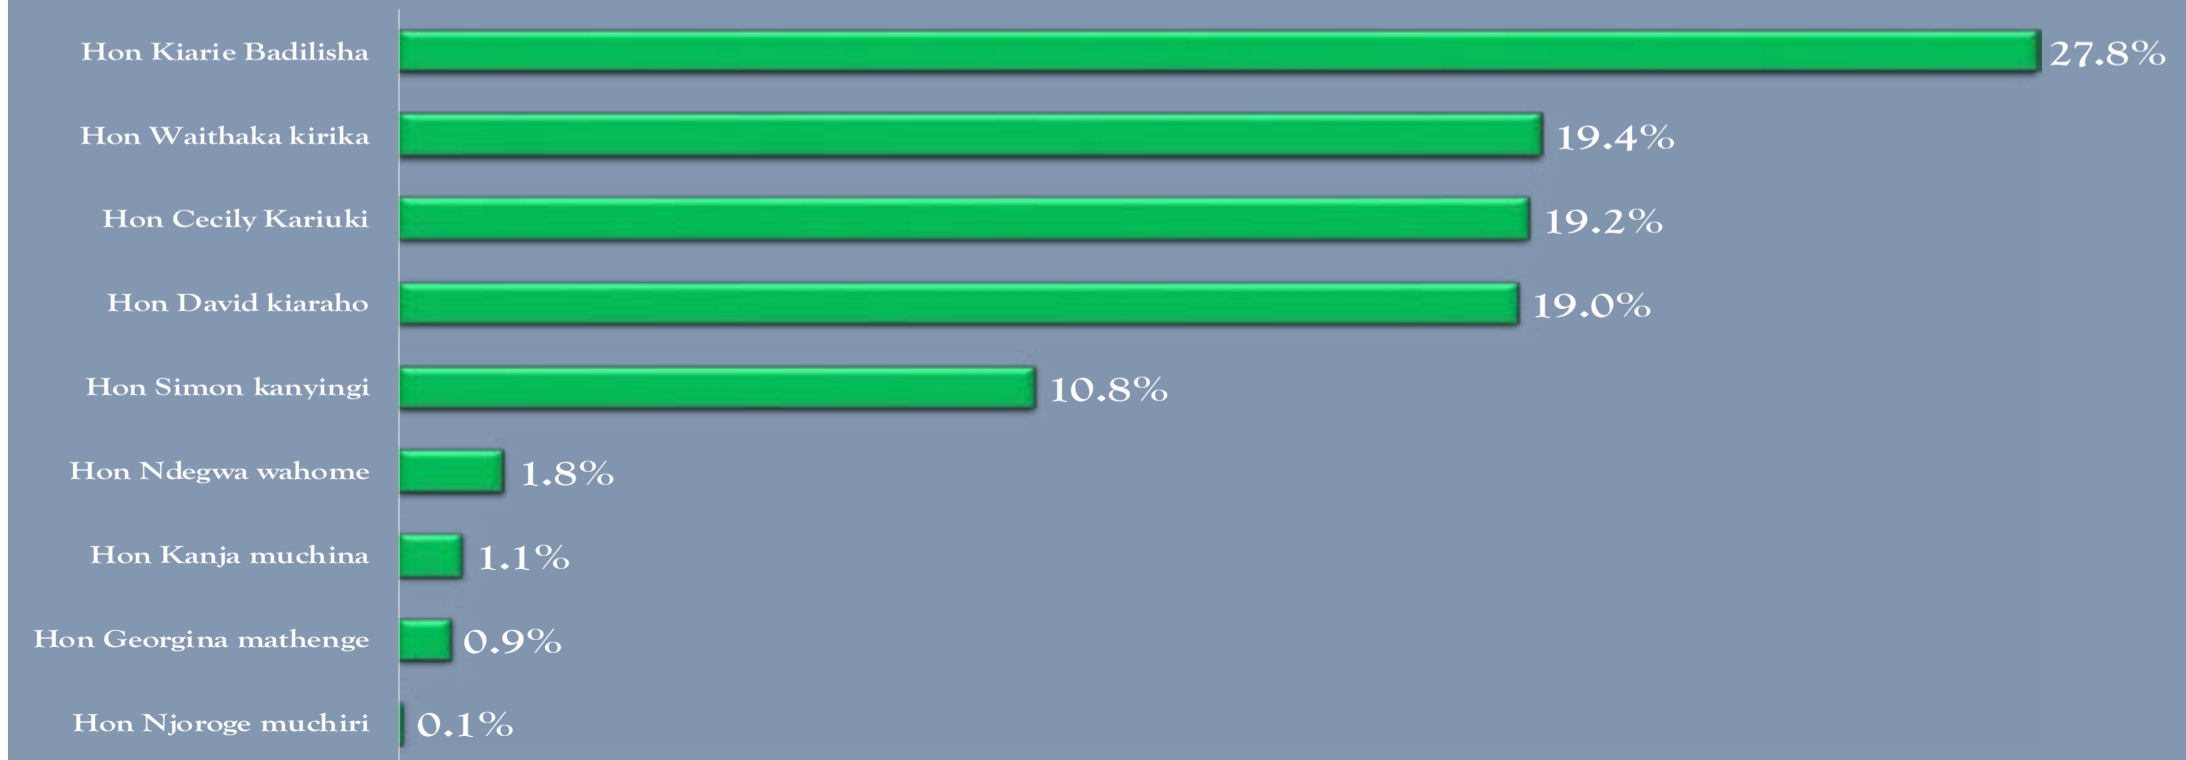

Ol Kalou Constituency: Popularity Rating of other Candidates who are likely to challenge the Incumbent for Nyandarua Gubernatorial Seat come 2022 General Elections